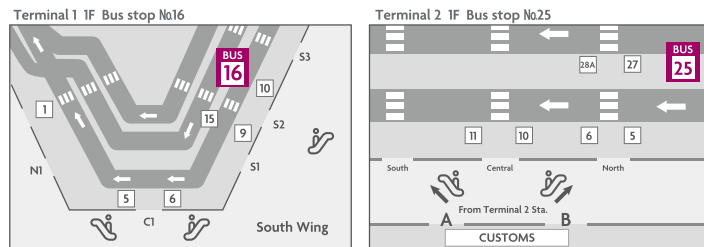

To Narita Airport

Where to find a hotel bus