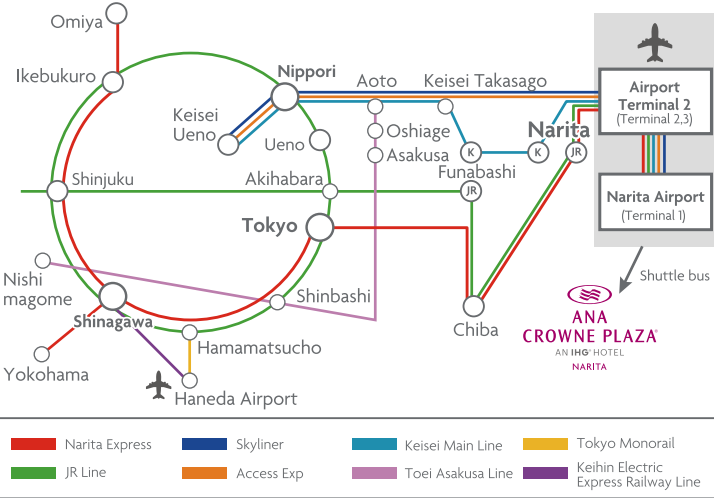

TRANSPORTATION

TOKYO ⇄ Airport

TRAIN