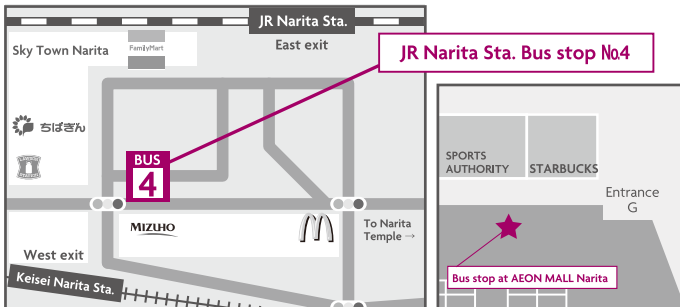

BUS TIME TABLE / ROUTE

JR Narita Station / AEON MALL

From JR Narita Station

Shared Shuttle Bus with Hotel Nikko Narita